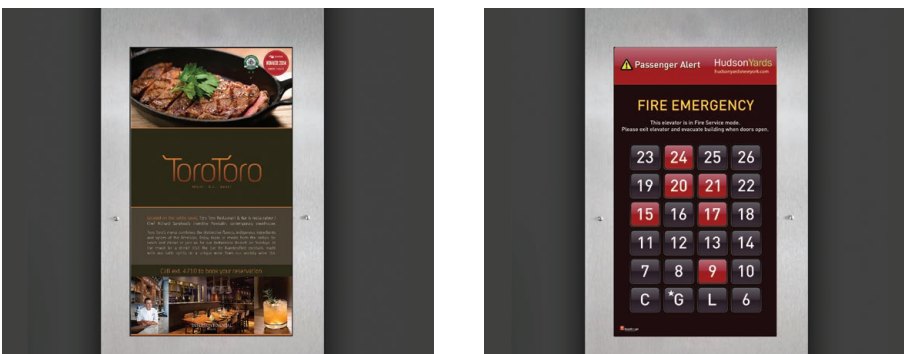

# DESTINATION DISPATCH

Destination Dispatch is an ADA-compliant system that allows users to call an elevator and select their destination. The desired floor is chosen from a lobby panel, and an elevator takes passengers directly to their destination. If multiple people choose floors close to each other, the assigned elevator delivers passengers only to the pre-selected cluster of floors. Accessibility is key to this system, with either vocal prompts, a light-up indicator, or both directing you to the correct elevator. The unit comes standard in 7 or 10-inch options that are card-reader enabled and customized upon request.

## Door-In-Door Solution

The Door-in-Door solution allows a single set of push buttons to be used for both fire and regular service. The inner door acts as the service cabinet providing access to both the button and service keyswitches, while the outer door provides additional access to the fire service controls.

## Touchscreen Destination Solution

Upgrade the Destination Dispatch COP with a Touch-To-Go touchscreen. While in DD mode, the TTG screen can act as a next-destination indicator, a digital signage board, or used for 2-way video communication. In independent or fire service mode, the graphics will automatically change, allowing the passenger to select destination floors and eliminating need for 'hidden' mechanical pushbuttons.