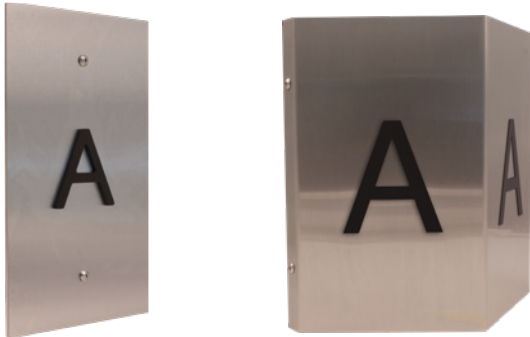

DESTINATION DISPATCH

Value Series

- Surface mount or Flush mount
- Non-illuminated surface mount character
- Black character, 2.5" height
- Stainless Steel #4, #8
- PVD Brass #4, #8

Value+ Series

- Surface mount or Flush mount
- Red, green or white illuminated character, 2.5" height
- Stainless Steel #4, #8
- PVD Brass #4, #8

Standard Series

- Flush mount or projected
- Choice of color backer
- Stainless Steel #4, #8
- PVD Brass #4, #8
- (A) Glass material, black non-illuminated character, 2.5" height
- (B) Acrylic material with stainless steel, non-illuminated character

Standard+ Series

- Flush mount or projected
- Red, green, blue or white illuminated character, 2.5" height
- Stainless Steel #4, #8
- PVD Brass #4, #8
- (A) Glass material
- (B) Acrylic material with stainless steel