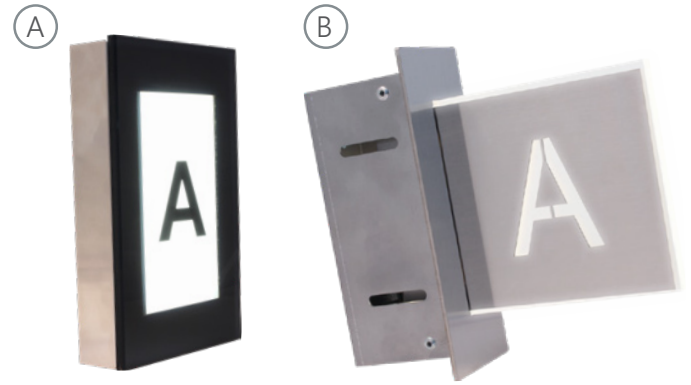

DESTINATION DISPATCH

Value Series

- Surface mount or Flush mount
- Non-illuminated surface mount character
- Black character, 2.5" height
- Stainless Steel #4, #8
- PVD Brass #4, #8

Value+ Series

- Surface mount or Flush mount
- Red, green or white illuminated character, 2.5" height
- Stainless Steel #4, #8
- PVD Brass #4, #8

Standard Series

- Flush mount or projected
- Choice of color backer
- Stainless Steel #4, #8
- PVD Brass #4, #8
- (A) Glass material, black non-illuminated character, 2.5" height
- (B) Acrylic material with stainless steel, non-illuminated character

Standard+ Series

- Flush mount or projected
- Red, green, blue or white illuminated character, 2.5" height
- Stainless Steel #4, #8
- PVD Brass #4, #8
- (A) Glass material
- (B) Acrylic material with stainless steel