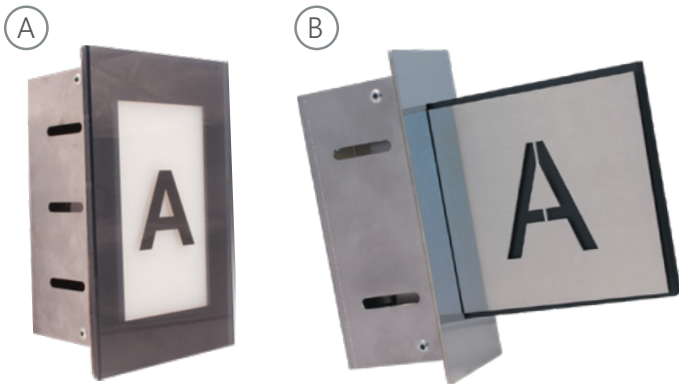

DESTINATION DISPATCH

Value Series

- Surface mount or Flush mount
- Non-illuminated surface mount character
- Black character, 2.5" height
- Stainless Steel #4, #8
- PVD Brass #4, #8

Value+ Series

- Surface mount or Flush mount
- Red, green or white illuminated character, 2.5" height
- Stainless Steel #4, #8
- PVD Brass #4, #8

Standard Series

- Flush mount or projected
- Choice of color backer
- Stainless Steel #4, #8
- PVD Brass #4, #8
- (A) Glass material, black non-illuminated character, 2.5" height
- (B) Acrylic material with stainless steel, non-illuminated character

Standard+ Series

- Flush mount or projected
- Red, green, blue or white illuminated character, 2.5" height
- Stainless Steel #4, #8
- PVD Brass #4, #8
- (A) Glass material
- (B) Acrylic material with stainless steel